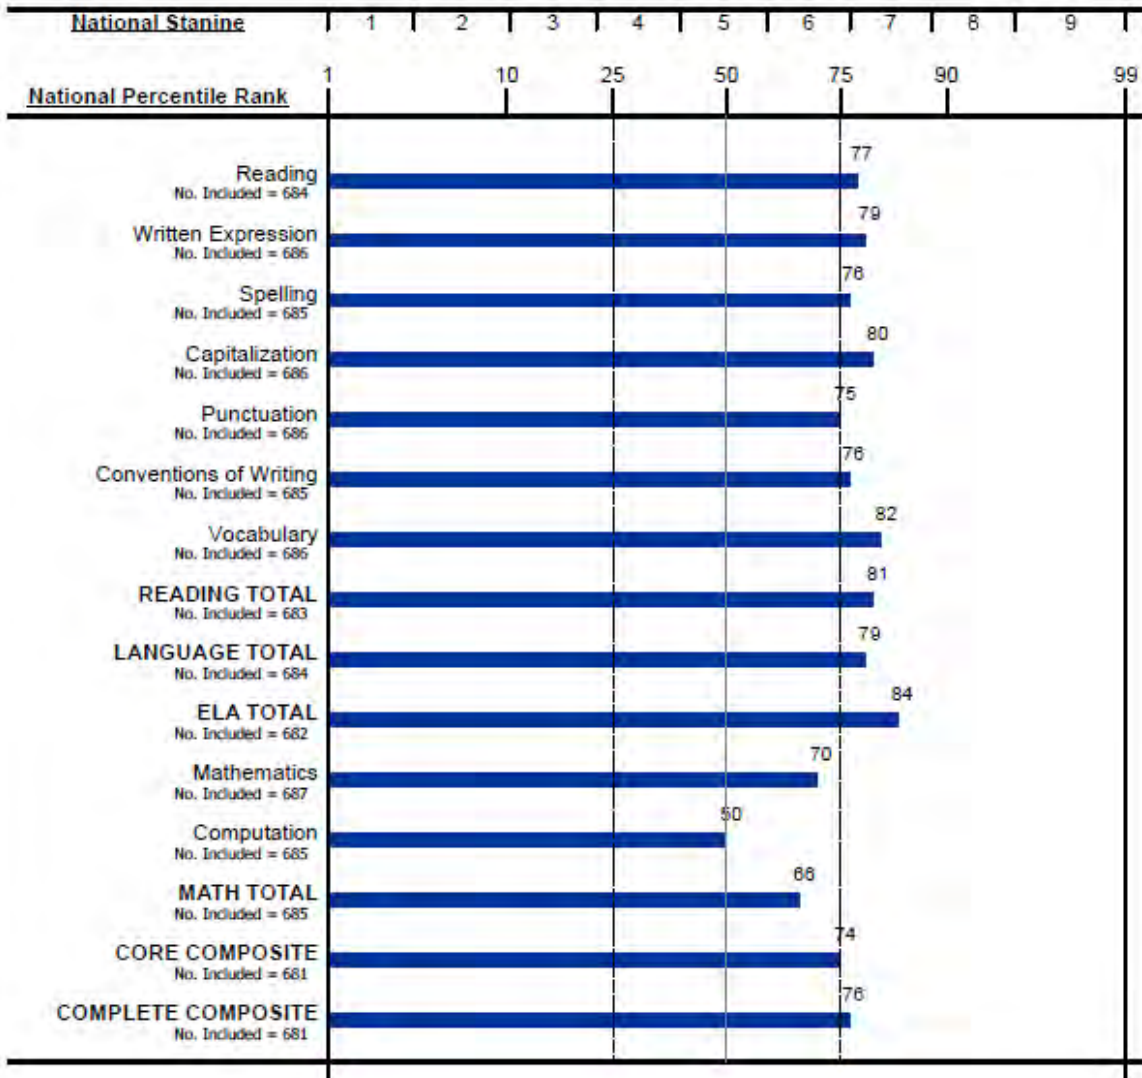

Group Profile for Raleigh Diocese

Group Code: 0
Iowa Assessments™
Form: E
Test Date: 09/30/2016
Norms: Fall 2011

Grade: 4

Level: 10

Dio: Raleigh Diocese