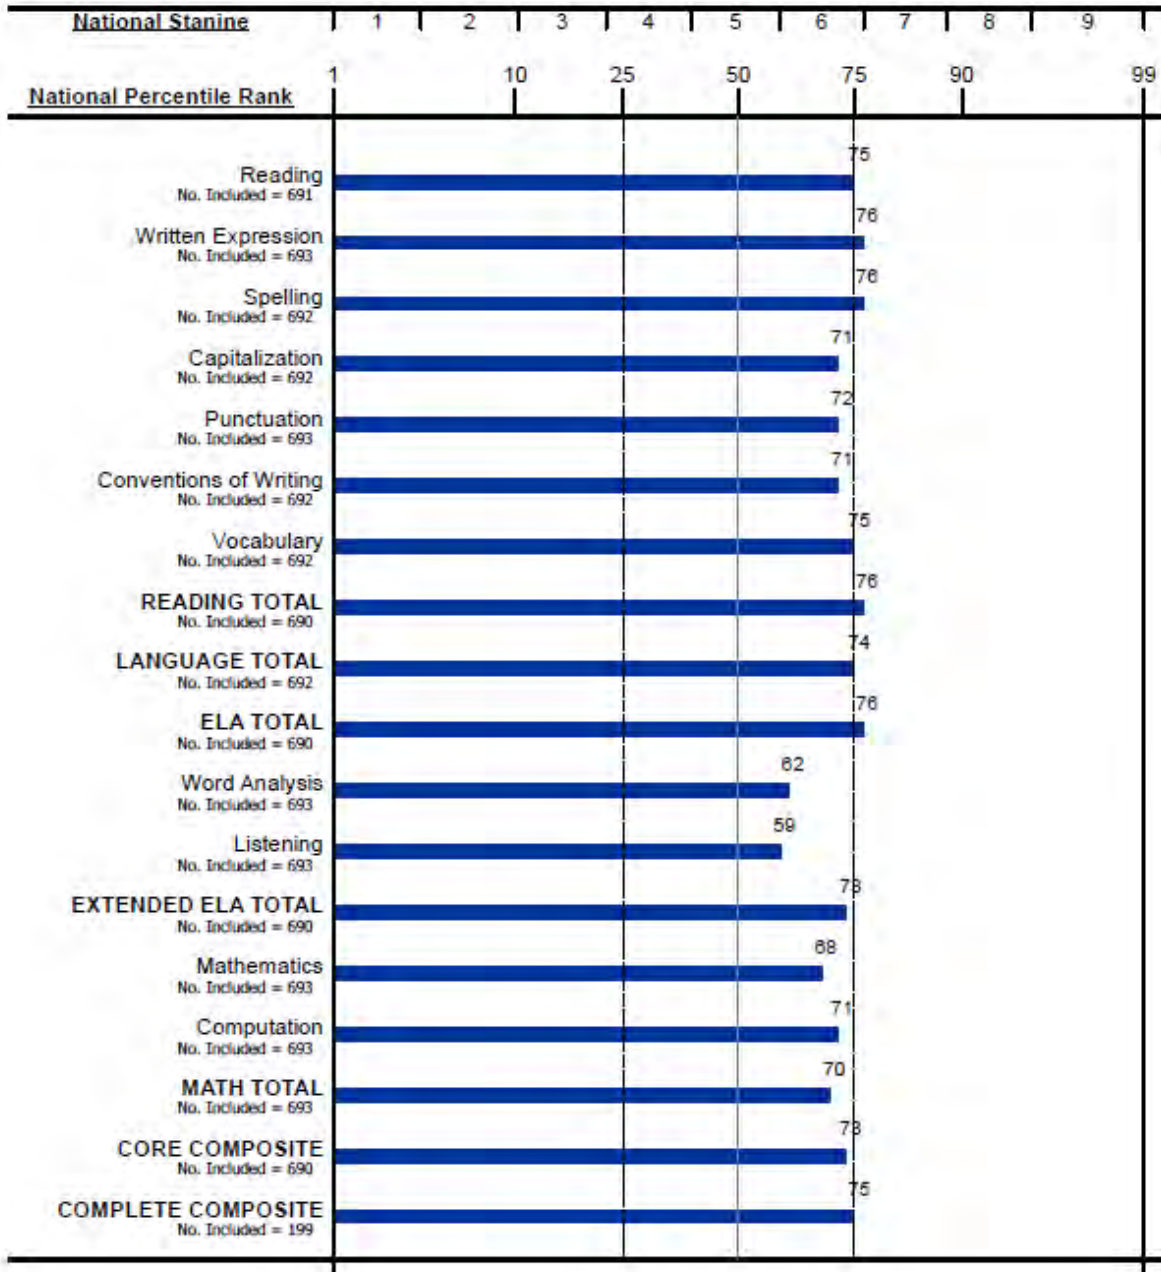

# Group Profile for Raleigh Diocese

Group Code: 0  
 Iowa Assessments™  
 Form: E  
 Test Date: 09/30/2016  
 Norms: Fall 2011

Grade: 3

Level: 9

Dio: Raleigh Diocese