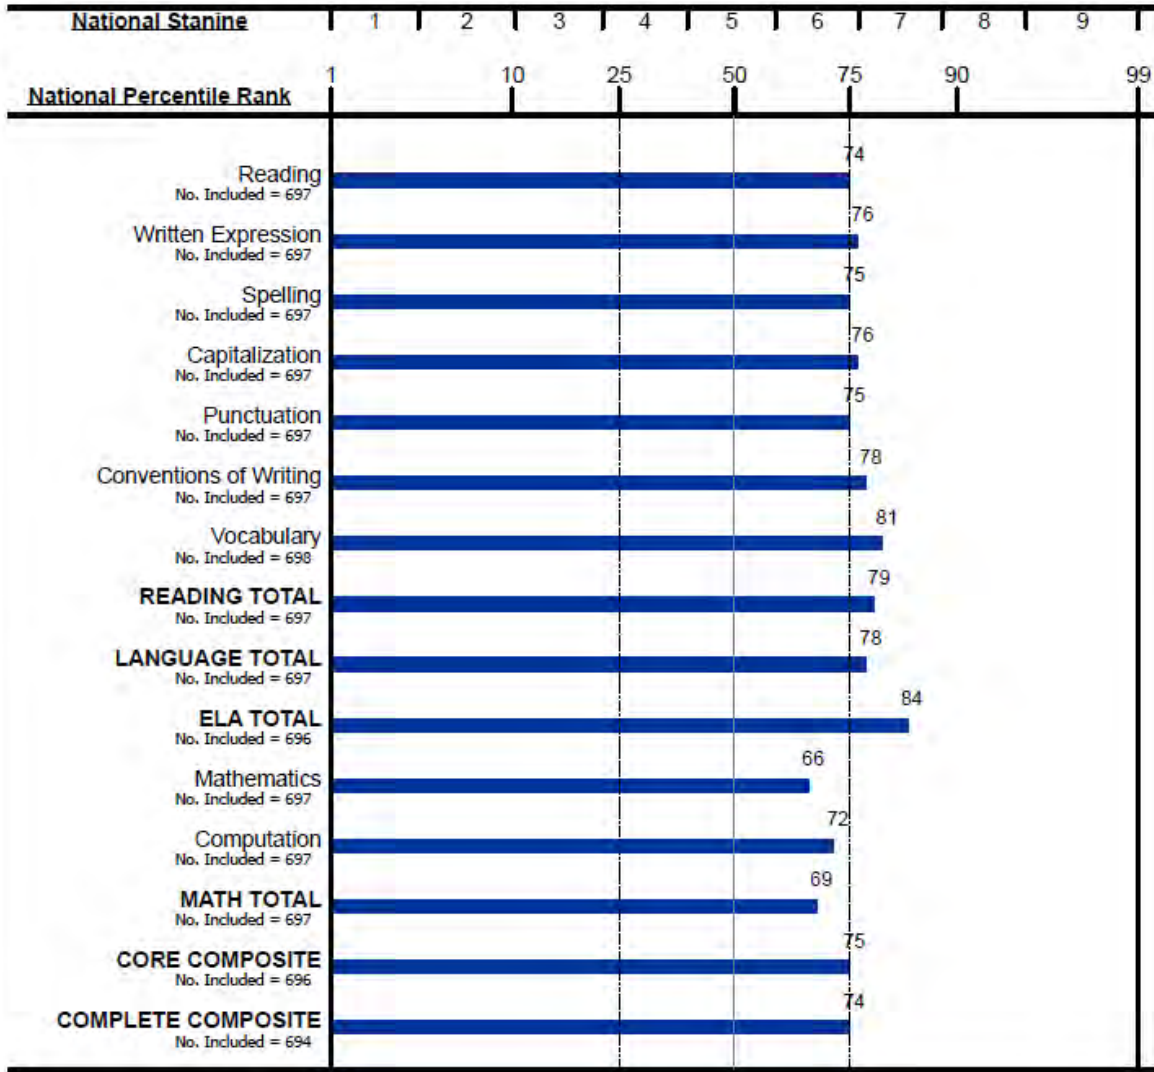

Group Profile for Raleigh Diocese

Group Code: 0
Iowa Assessments™
Form: E
Test Date: 09/30/2016
Norms: Fall 2011

Grade: 7

Level: 13

Dio: Raleigh Diocese