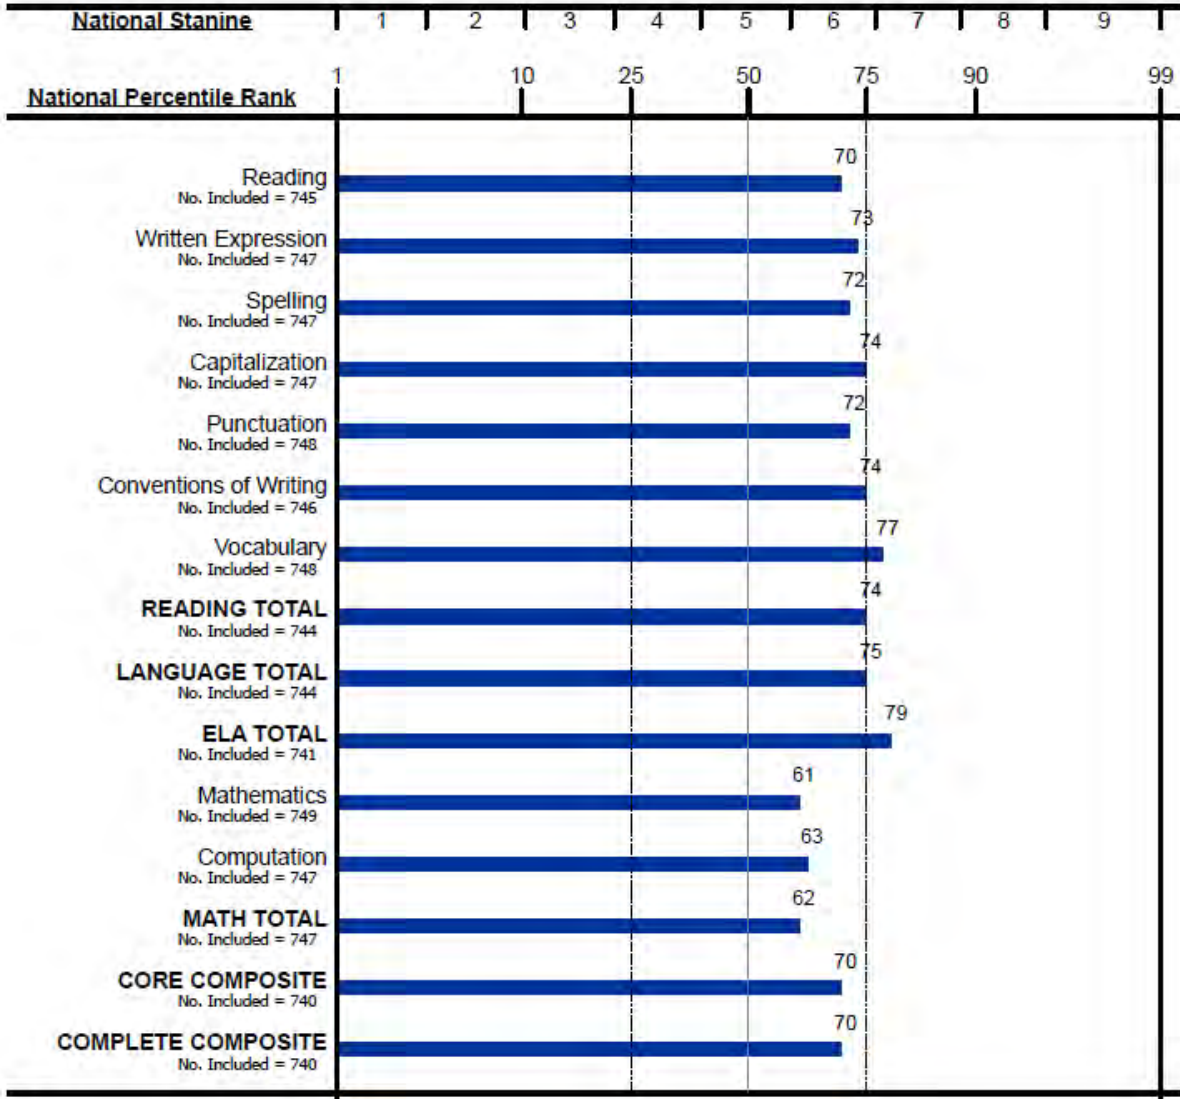

Group Profile for Raleigh Diocese

Group Code: 0
Iowa Assessments™
Form: E
Test Date: 09/30/2016
Norms: Fall 2011

Grade: 6

Level: 12

Dio: Raleigh Diocese