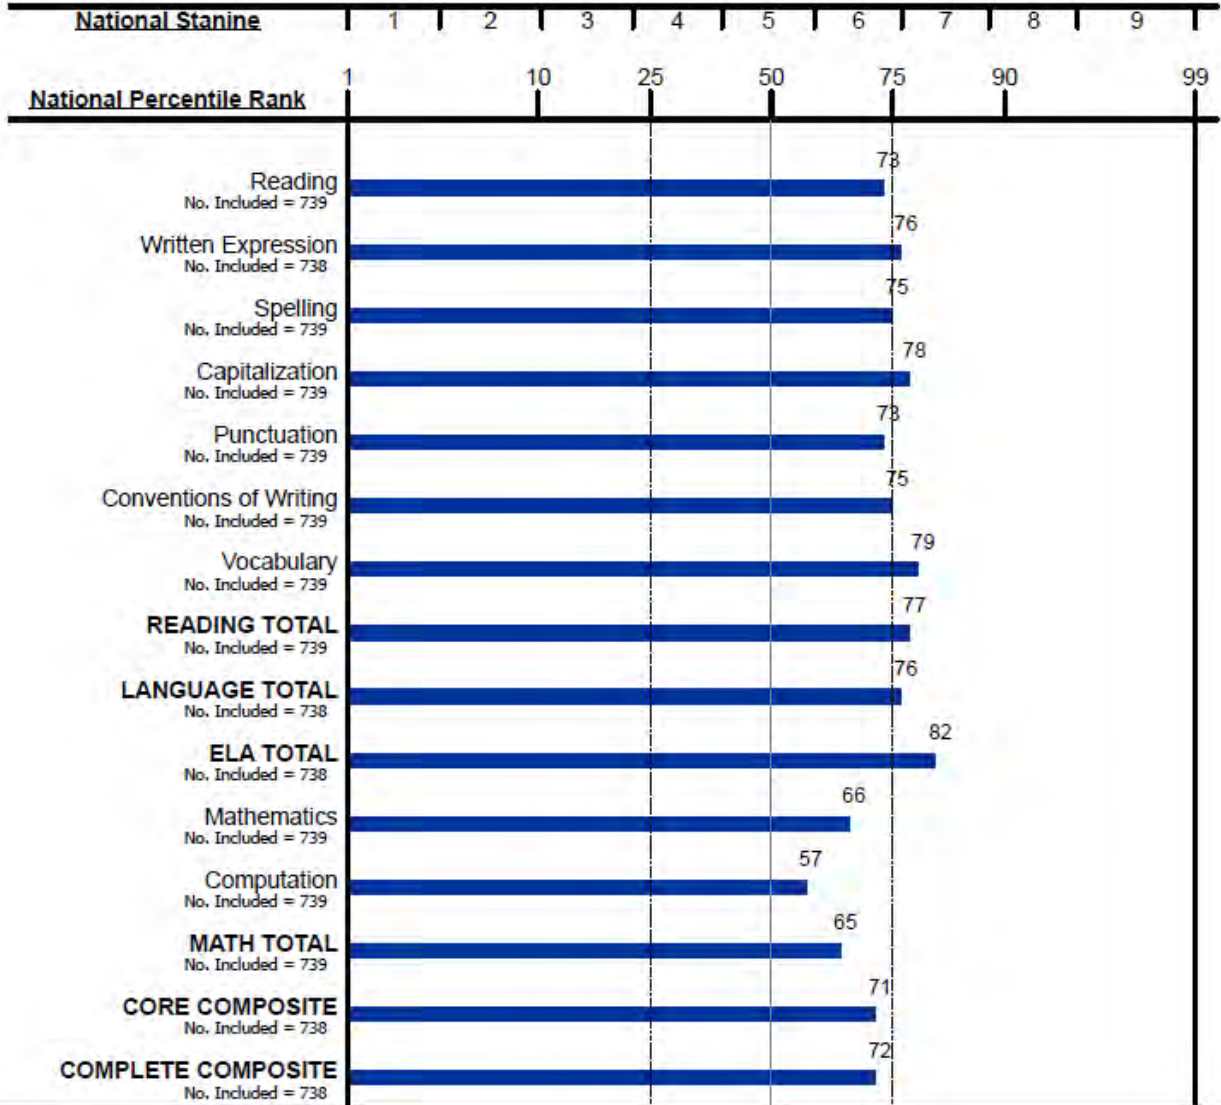

Group Profile for Raleigh Diocese

Group Code: 0
Iowa Assessments™
Form: E
Test Date: 09/30/2016
Norms: Fall 2011

Grade: 5

Level: 11

Dio: Raleigh Diocese